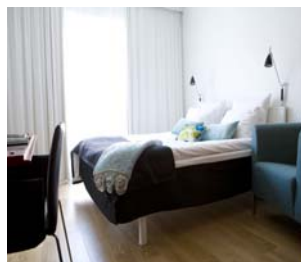

### Trendy Copenhagen

Trendy Copenhagen Package includes:

- \* 2 nights accommodation, in double room at Hotel Twentyseven
- \* 2 x breakfast
- \* Enjoy a coffee in the trendy Royal Café
- \* Round trip train ticket Airport / Railway Station, 10 min. walk from the hotel.

### Stylish Copenhagen

Stylish Copenhagen Package includes:

- \* 2 nights accommodation, in double room at Hotel Scandic Palace
- \* 2 x breakfast
- \* Enjoy a glass of wine at the exclusive Nimb
- \* Round trip train ticket Airport / Railway Station, 10 min. walk from the hotel.